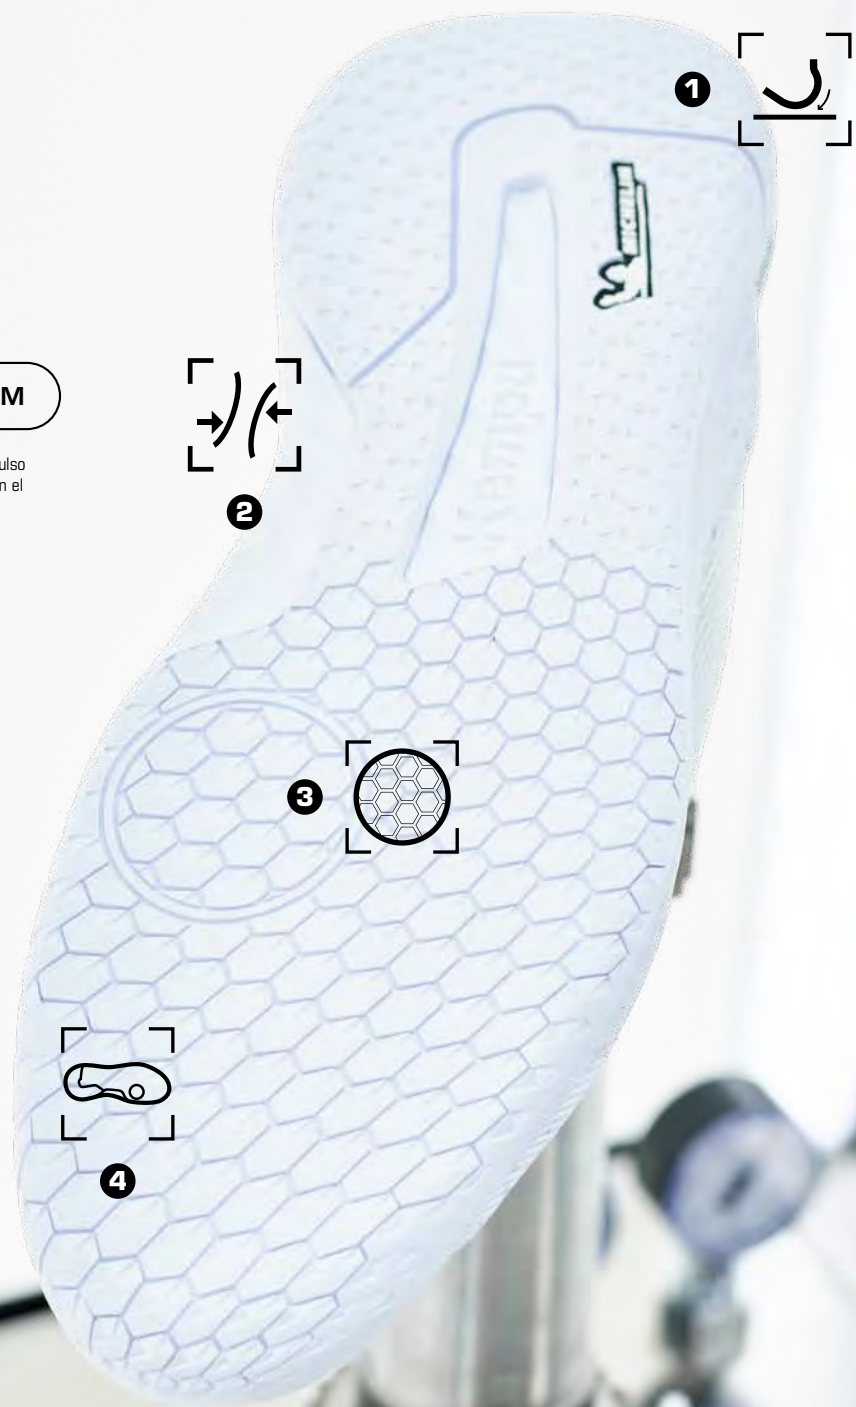

01 blanco/morado

- 1 KPWR
- 2 Ultra-Light Breath-Mesh
- 3 Torsion System
- 4 Microfiber Reinforcement
- 5 For the Planet

THE SEAMLESS FUSION OF INNOVATIVE TECHNOLOGY AND MODERN STYLE DEFINES KOURTFLY. THIS SHOE COMBINES OUR STRONGEST FEATURES, INCLUDING KPWR, ULTRA-LIGHT BREATH-MESH, TORSION SYSTEM AND MICROFIBER REINFORCEMENT, CREATING A SHOE DESIGNED FOR HIGH PERFORMANCE ON THE COURT.

SOLES BY MICHELIN

KOURTFLY

1 ERGONOMIC SHAPE

- la zona del talón de la zapatilla se adapta al movimiento natural de balanceo
- transmite una excelente estabilidad interna

2 TORSION SYSTEM

- Máxima estabilidad durante el impulso en el aire o durante el aterrizaje en el terreno.