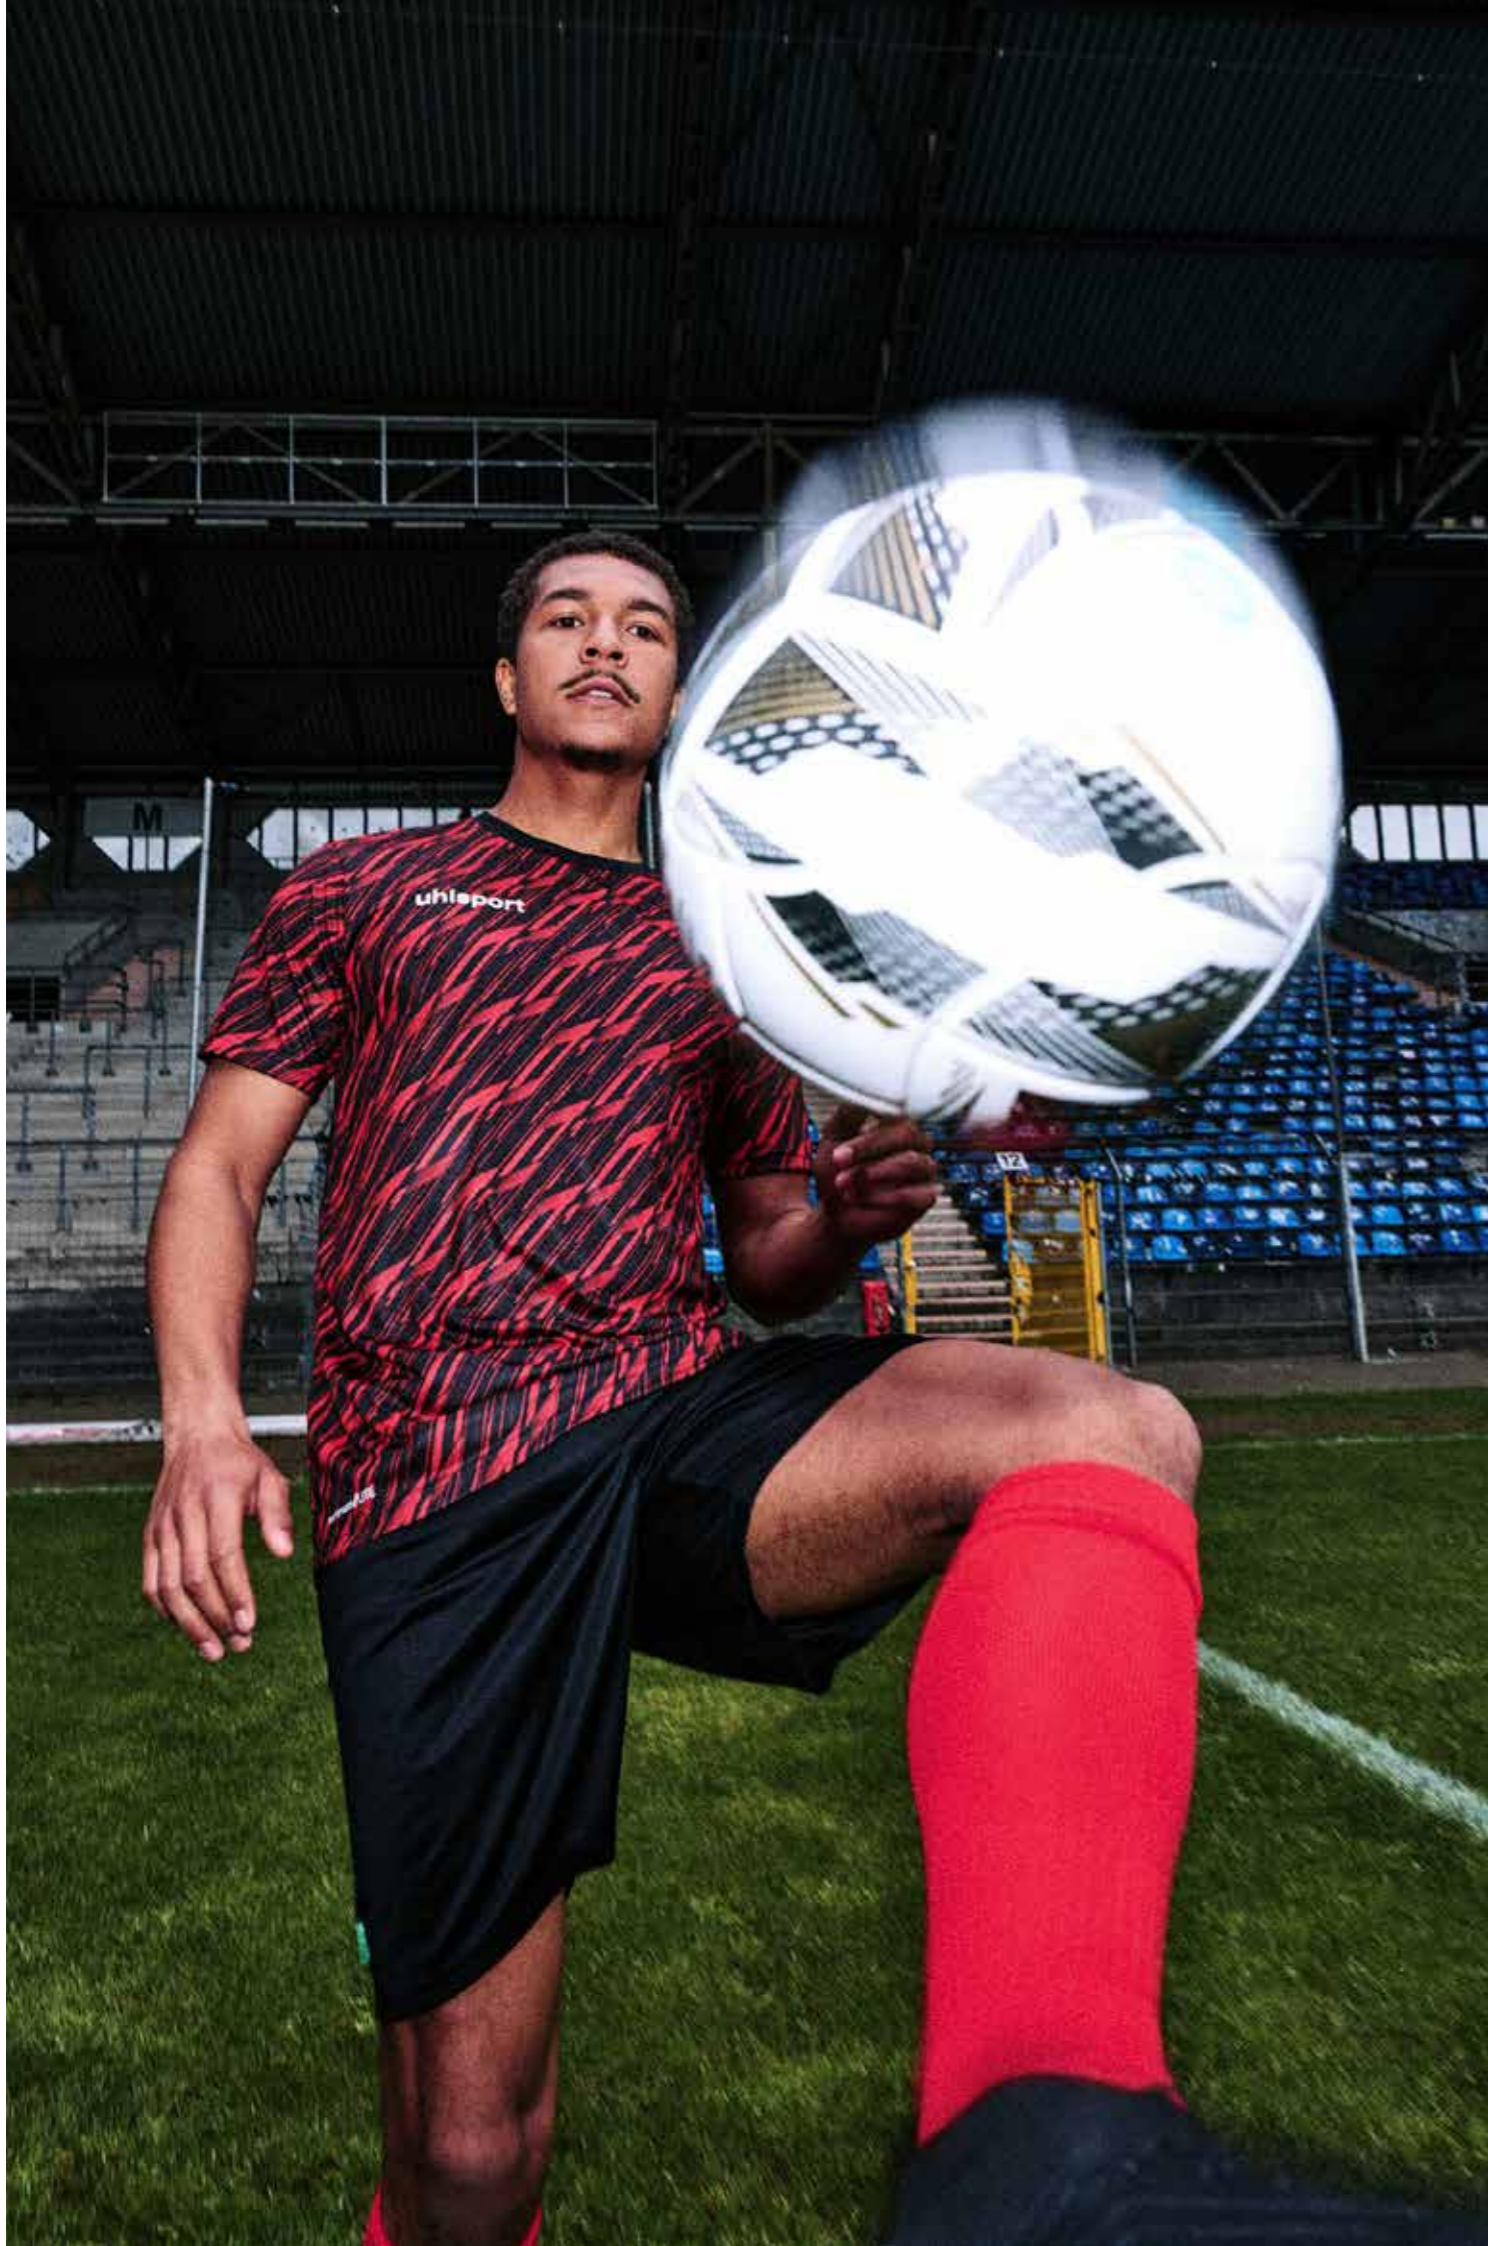

08

01 16 41 43 47 60 91

PROGRESSIVE 28 SHIRT SHORTSLEEVED

100 2266

116 - 164	349,00 Rek. pris	289,00 Klubbpris
S -3XL	399,00 Rek. pris	329,00 Klubbpris

100% återvunnen polyester

01 black
08 black/red
16 white
41 navy/red

43 azure blue
47 green
60 red
91 lime yellow/black

08

01 16 41 43 47 60 91

PROGRESSIVE 28 SHIRT SHORTSLEEVED WOMEN

100 2268

XS-XXL	399,00 Rek. pris	329,00 Klubbpris

100% återvunnen polyester

01 black
08 black/red
16 white
41 navy/red

43 azure blue
47 green
60 red
91 lime yellow/black

08

01 09 41 43 47 60

PROGRESSIVE 28 POLO SHIRT

100 2276

128 - 164	399,00 Rek. pris	329,00 Klubbpris
S -5XL	459,00 Rek. pris	379,00 Klubbpris

100% återvunnen polyester

01 black
08 black/red
09 black/lime yellow
41 navy/red

43 azure blue
47 green
60 red