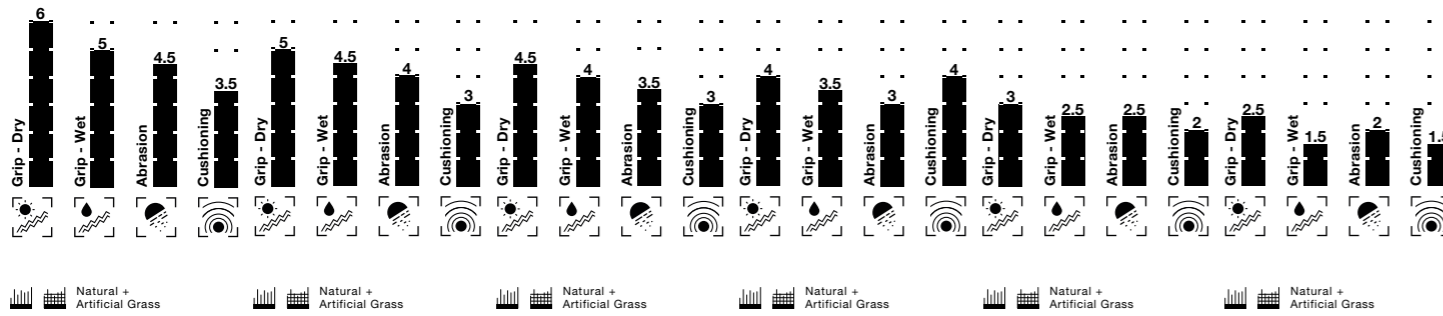

# ADHESIVE FOAM TECHNOLOGY

MADE IN GERMANY

When selecting our performance foams, we place great emphasis on quality, grip and durability. In order to meet these requirements, we have our adhesive performance foams manufactured in Germany.