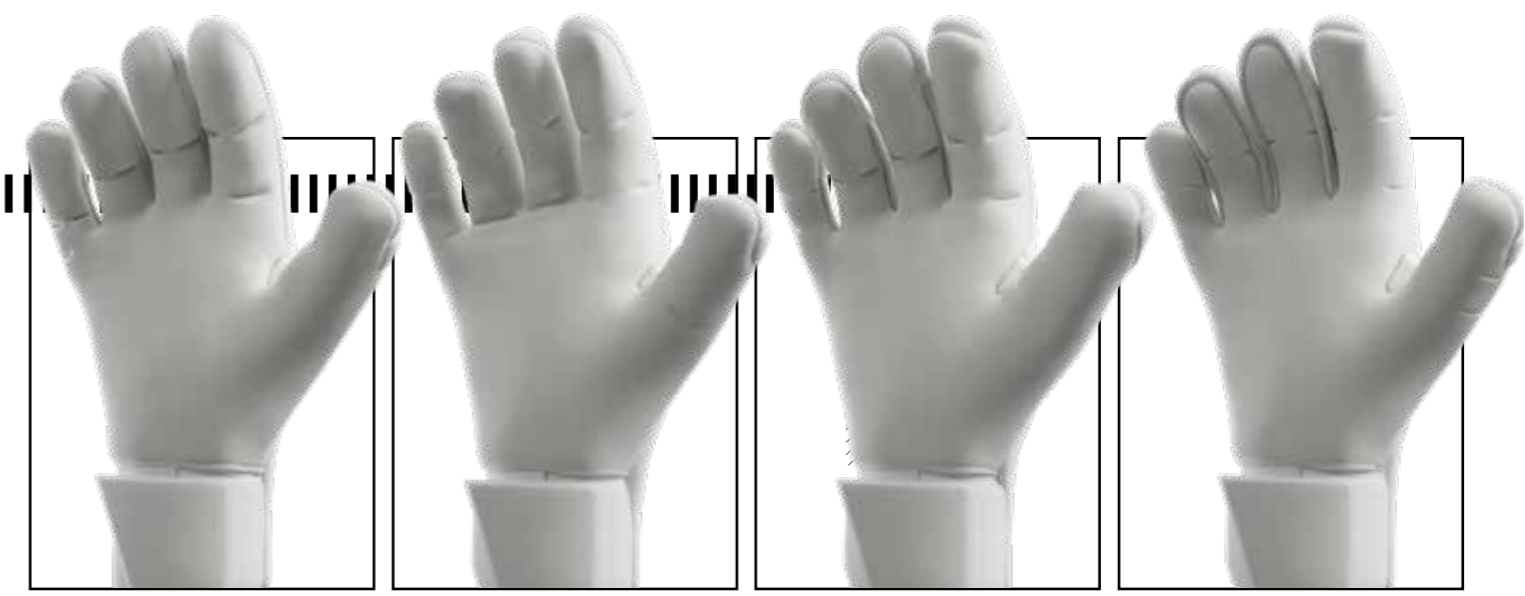

CUT - TECHNOLOGY

SKIN CUT: Internal seam construction and maximum grip area for a snug fit and high catching security.

FINGER SURROUND CUT: Internal seam construction and maximum grip surface for a close fit and secure catching.

HALF NEGATIVE CUT: Internal seam construction incl. finger gussets incorporated between the palms and the backs of the hands for an optimal fit and high wearing comfort.

CLASSIC CUT: Outer seam construction incl. finger gussets incorporated between the palms and the backs of the hands for a wider fit and secure catching.