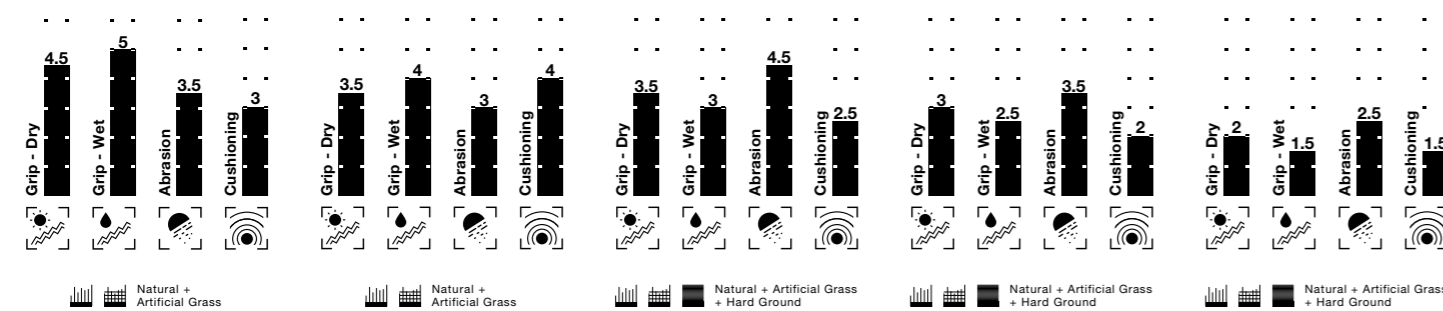

AQUA   **RESIST+**

AQUA: Our AQUA foams are your first choice for a wet match. Thanks to special AQUA additives, both our AQUAGRIP and our AQUASOFT guarantee particularly good performance in wet weather conditions.

RESIST+: RESIST+ is what counts when the going gets tough. The latex compound specially developed for artificial turf and hard floors is based on optimised foam properties that are particularly abrasion-resistant and robust.