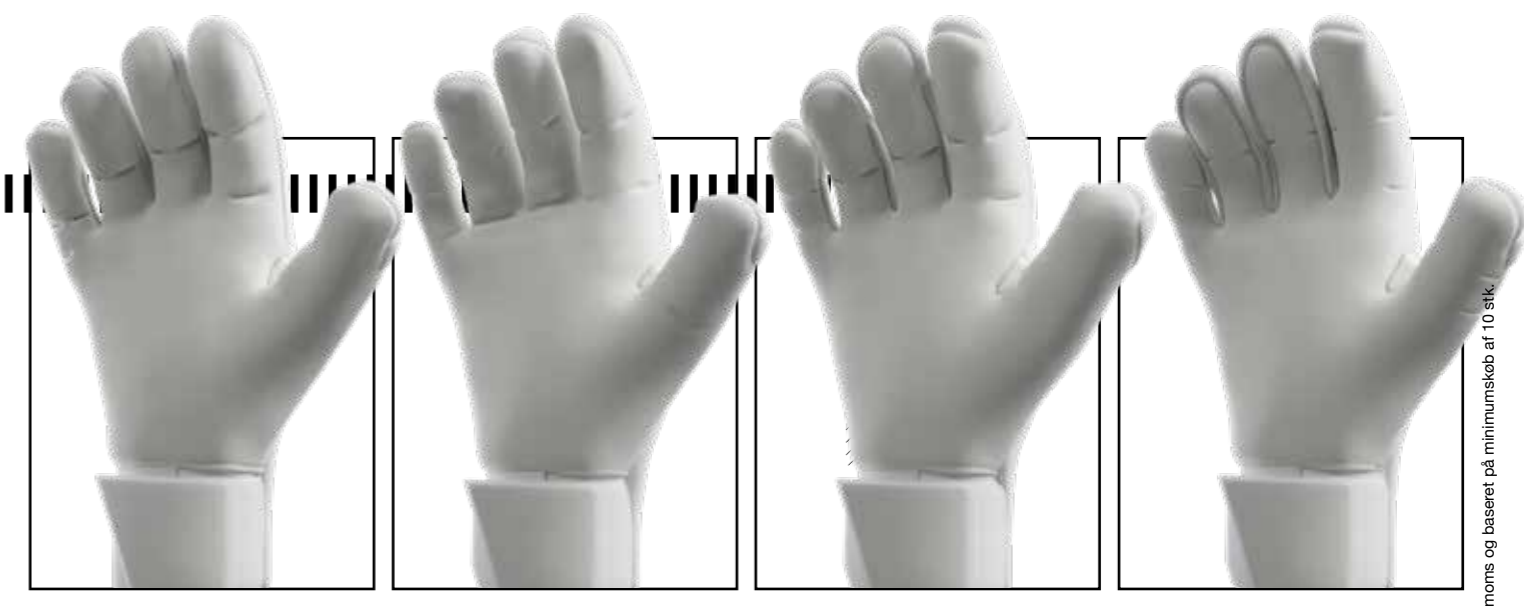

CUT - TECHNOLOGY

SKIN CUT Internal seam construction and maximum grip area for a snug fit and high catching security.

FINGER SURROUND CUT Internal seam construction and maximum grip surface for a close fit and secure catching.

HALF NEGATIVE CUT Internal seam construction incl. finger gussets incorporated between the palms and the backs of the hands for an optimal fit and high wearing comfort.

CLASSIC CUT Outer seam construction incl. finger gussets incorporated between the palms and the backs of the hands for a wider fit and secure catching.

Alle klubpriser er ex. moms og baseret på minimumskøb af 10 stk.

Alle klubpriser er ex. moms og baseret på minimumskøb af 10 stk.