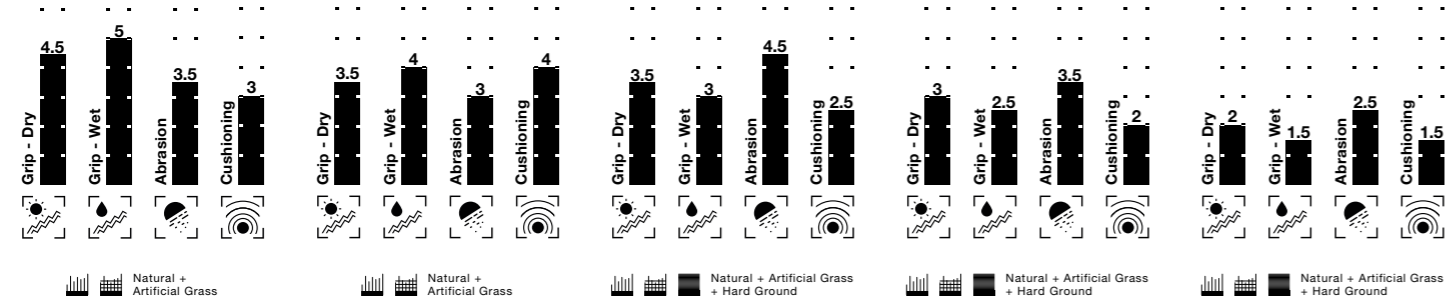

AQUA   **RESIST+**

AQUA Our AQUA foams are your first choice for a wet match. Thanks to special AQUA additives, both our AQUAGRIP and our AQUASOFT guarantee particularly good performance in wet weather conditions.

RESIST+ RESIST+ is what counts when the going gets tough. The latex compound specially developed for artificial turf and hard floors is based on optimised foam properties that are particularly abrasion-resistant and robust.