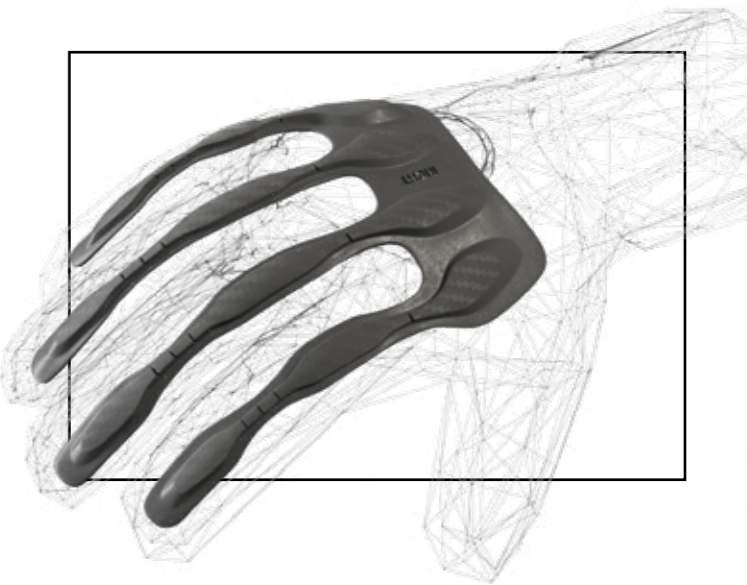

**RESIST+** RESIST+ is what counts when the going gets tough. The latex compound specially developed for artificial turf and hard floors is based on optimised foam properties that are particularly abrasion-resistant and robust.

# FLEX FRAME CARBON

The innovative FLEX FRAME CARBON technology ensures maximum finger stabilization thanks to its innovative construction in combination with carbon-reinforced fibers. The new lightweight construction makes the frame hardly noticeable.

# FLEX FRAME

The innovative FLEX FRAME technology ensures optimal finger stabilization without compromising catch mobility. Innovative materials as well as the ergonomic construction of the frame ensure optimum flexibility and maximum support.