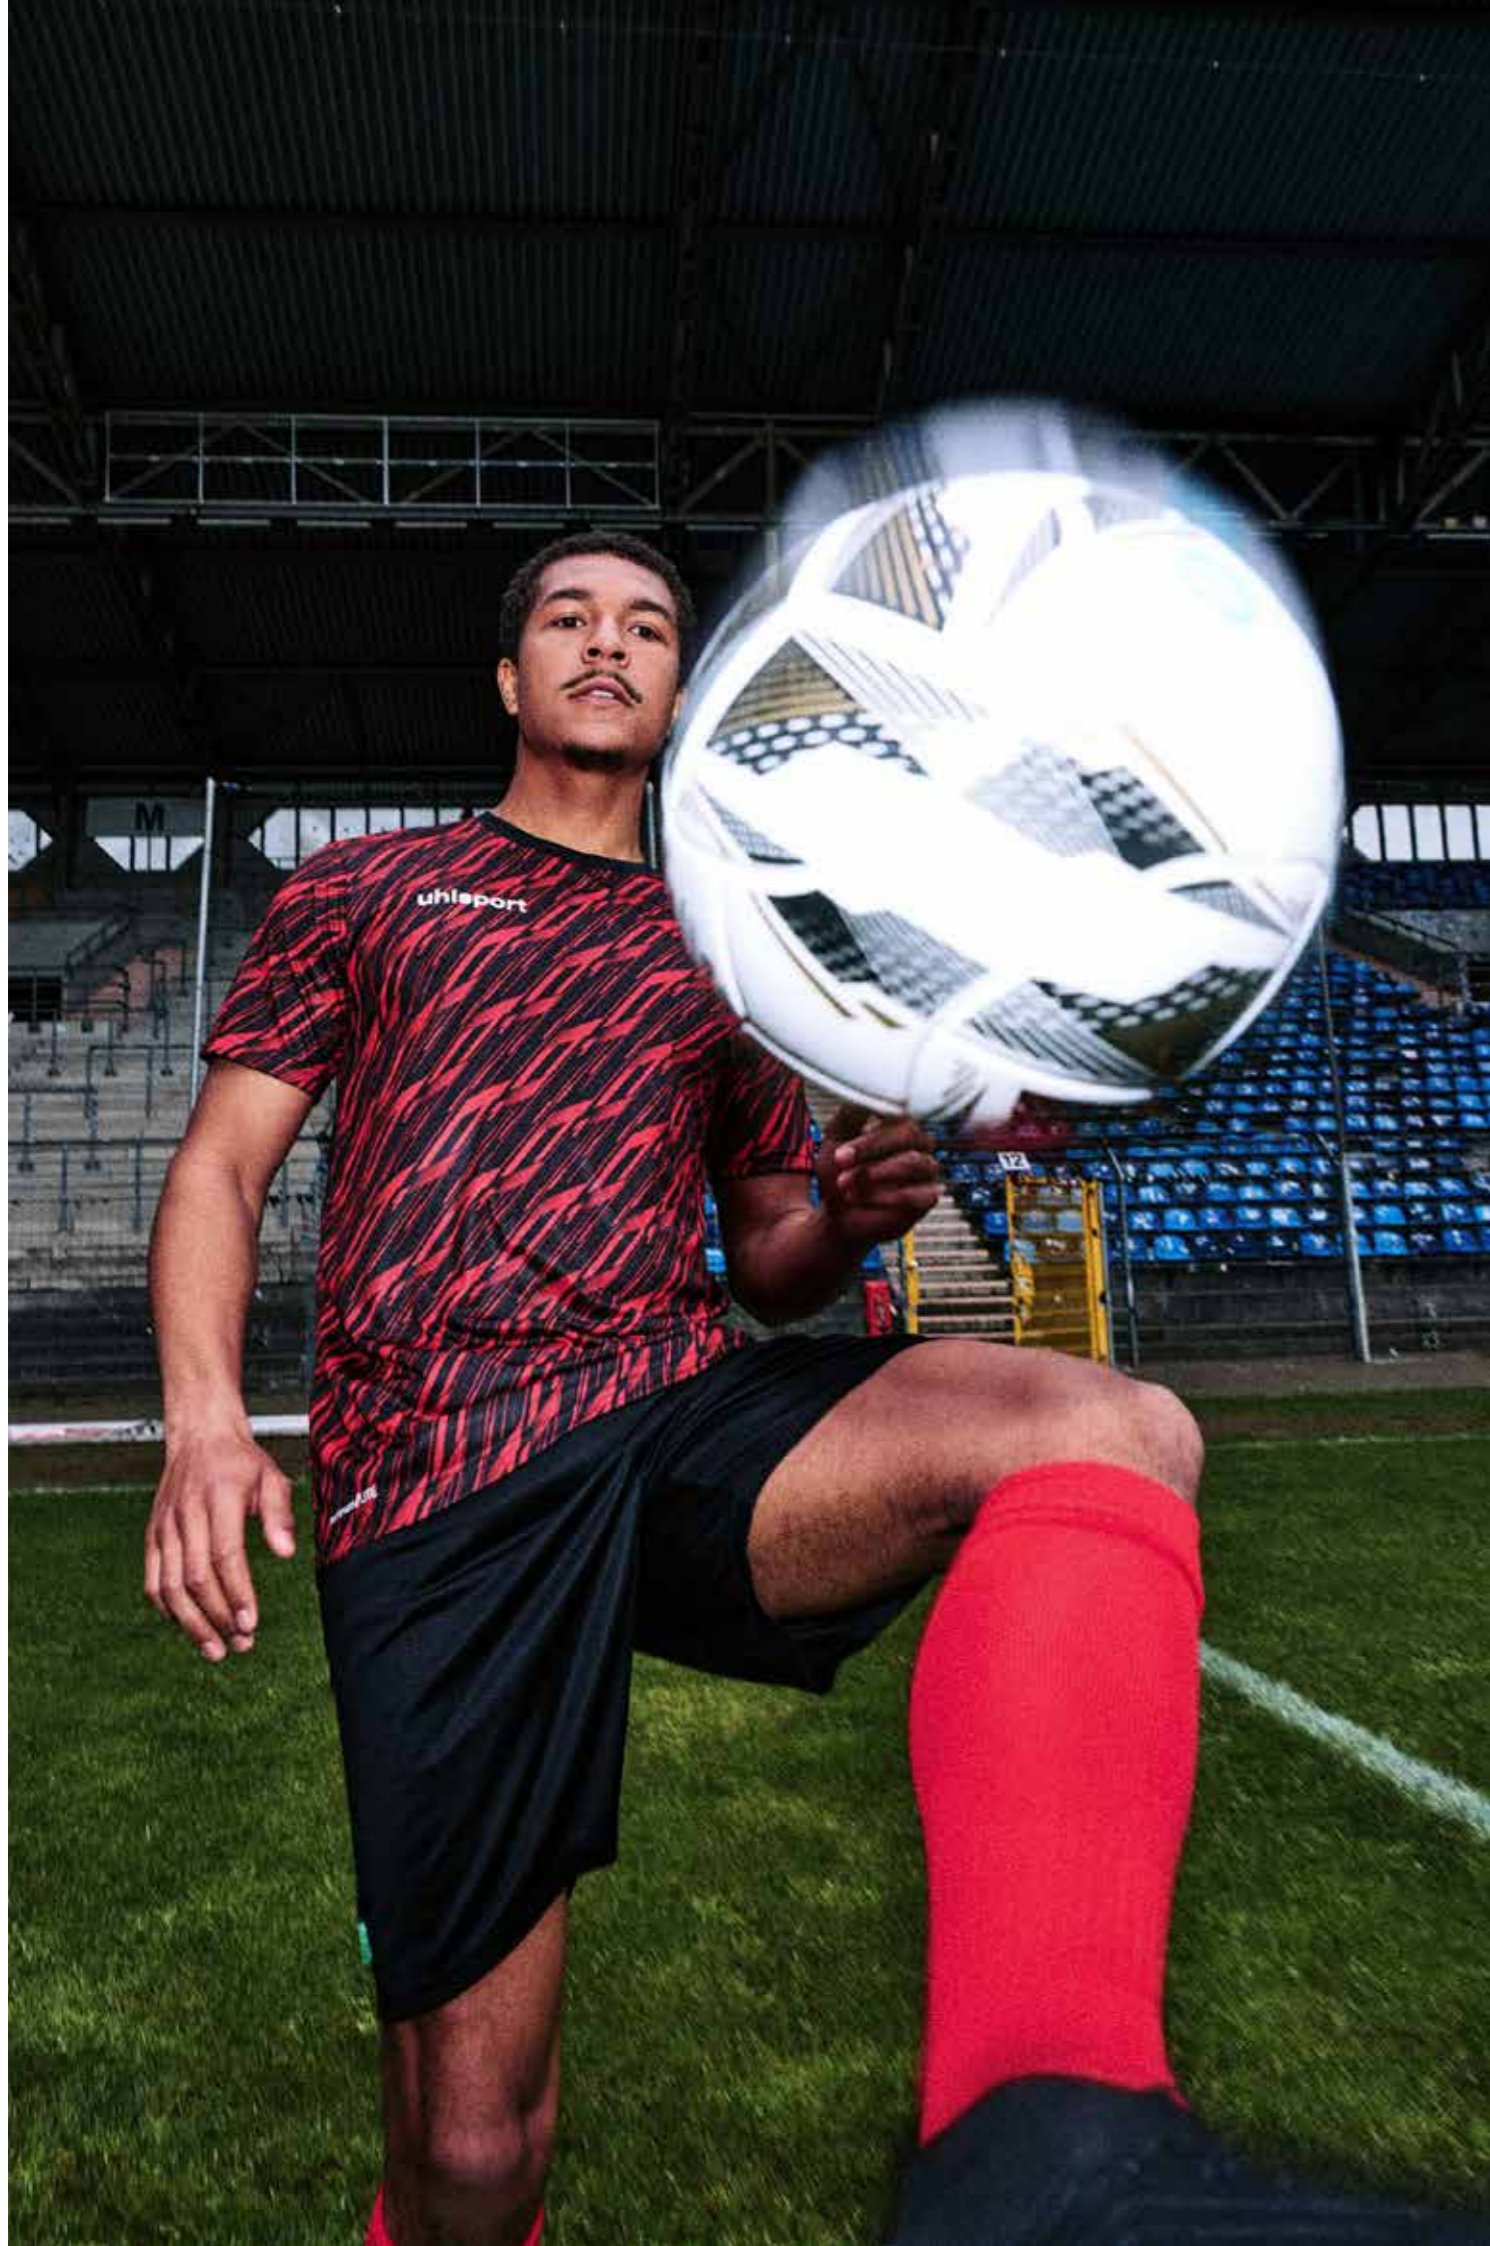

08

01

16

41

43

47

60

91

**PROGRESSIVE 28
SHIRT SHORTSLEEVED**

100 2266

116 - 164
S - 3XL

239,00 Vejl. pris
279,00 Vejl. pris

145,00 Klubpris
169,00 Klubpris

100% genbruges polyester

01 black
08 black/red
16 white
41 navy/red

43 azure blue
47 green
60 red
91 lime yellow/black

08

01

16

41

43

47

60

91

**PROGRESSIVE 28 SHIRT
SHORTSLEEVED WOMEN**

100 2268

XS - XXL

279,00 Vejl. pris

169,00 Klubpris

100% genbruges polyester

01 black
08 black/red
16 white
41 navy/red

43 azure blue
47 green
60 red
91 lime yellow/black

08

01

09

41

43

47

60

**PROGRESSIVE 28
POLO SHIRT**

100 2276

128 - 164
S - 5XL

279,00 Vejl. pris
319,00 Vejl. pris

169,00 Klubpris
189,00 Klubpris

100% genbruges polyester

01 black
08 black/red
09 black/lime yellow
41 navy/red

43 azure blue
47 green
60 red