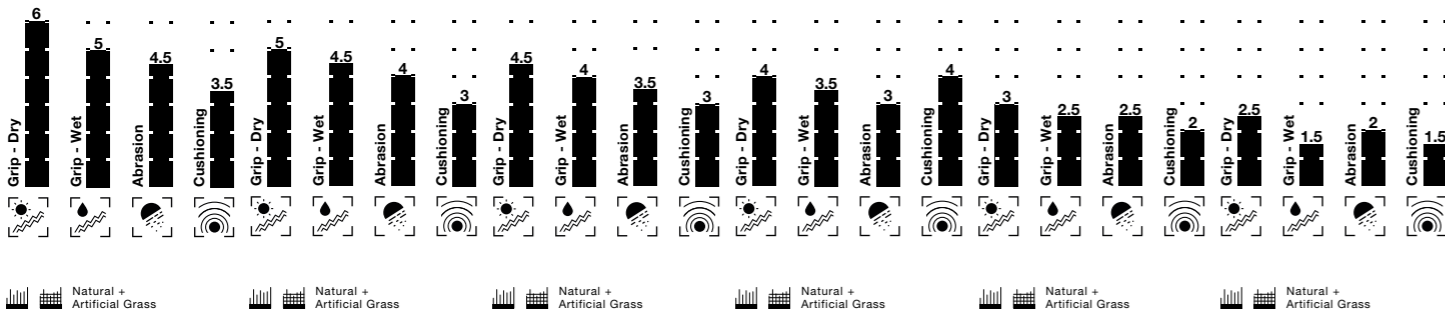

# ADHESIVE FOAM TECHNOLOGY

MADE IN GERMANY

When selecting our performance foams, we place great emphasis on quality, grip and durability. In order to meet these requirements, we have our adhesive performance foams manufactured in Germany.